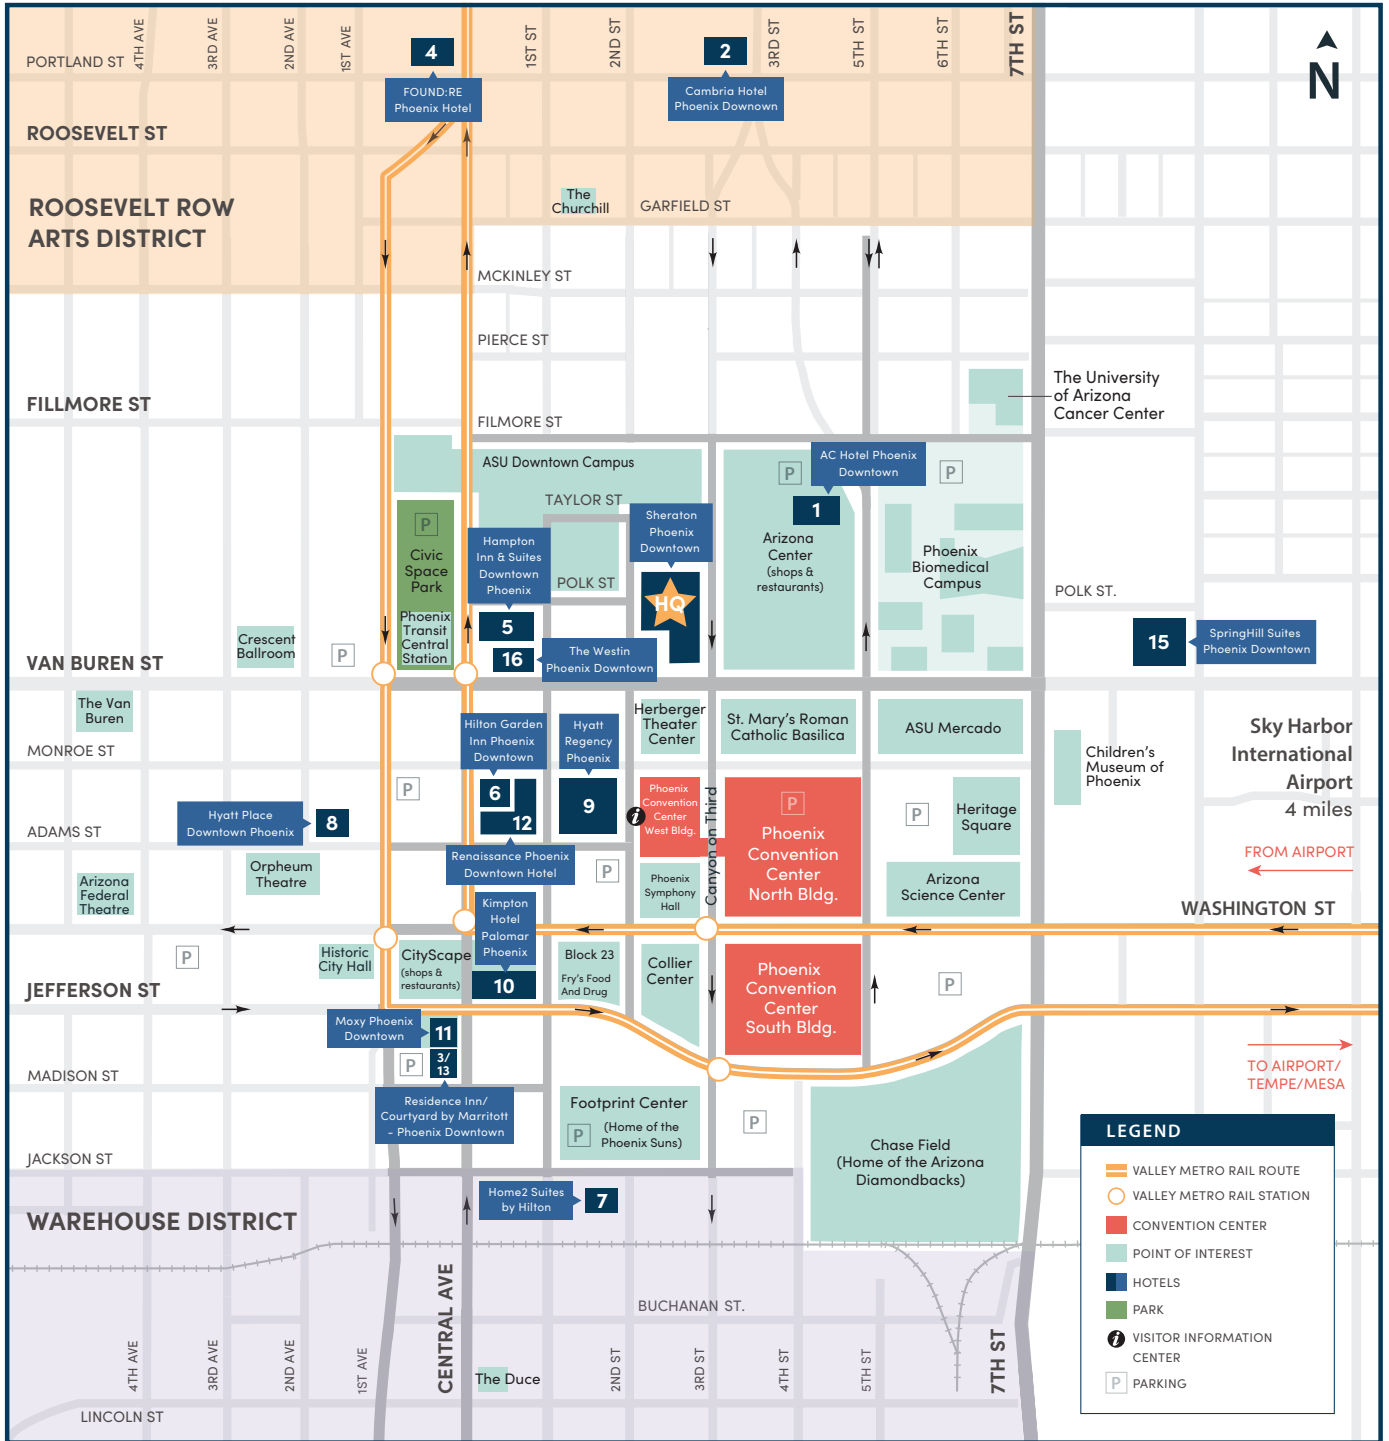

FMX 2024

FAMILY MEDICINE EXPERIENCE

Scan this QR code to discover delicious downtown dining.

FMX 2024

FAMILY MEDICINE
EXPERIENCE

HOTELS

DISTANCE (FROM CONVENTION CENTER)

| | | |
|---|---|----------|
| 1. AC Hotel by Marriott Phoenix Downtown | 414 North 5th Street Phoenix, AZ 85004 | .2 Miles |
| 2. Cambria Hotel Phoenix Downtown Convention Center * | 222 East Portland Street Phoenix, AZ 85004 | .7 Miles |
| 3. Courtyard by Marriott Phoenix Downtown | 132 S Central Ave Phoenix, AZ 85004 | .3 Miles |
| 4. FOUND:RE * | 1100 N Central Ave Phoenix, AZ 85008 | .9 Miles |
| 5. Hampton Inn & Suites Phoenix Downtown | 77 E Polk St Phoenix, AZ 85004 | .3 Miles |
| 6. Hilton Garden Inn Phoenix Downtown | 15 East Monroe Street Phoenix, AZ 85004 | .2 Miles |
| 7. Home2Suites by Hilton Phoenix Downtown | 141 E Jackson Street Phoenix, AZ 85004 | .3 Miles |
| 8. Hyatt Place Phoenix/Downtown Hotel | 150 W Adams St Phoenix, AZ 85003 | .4 Miles |
| 9. Hyatt Regency Phoenix | 122 North 2nd Street Phoenix, AZ 85004 | .1 Miles |
| 10. Kimpton Hotel Palomar | 2 East Jefferson St Phoenix, AZ 85004 | .2 Miles |
| 11. Moxy Phoenix Downtown | 116 S Central Ave Phoenix, AZ 85004 | .3 Miles |
| 12. Renaissance Phoenix Downtown | 100 North 1st St Phoenix, AZ 85004 | .1 Miles |
| 13. Residence Inn Phoenix Downtown | 132 S Central Ave Phoenix, AZ 85004 | .3 Miles |
| 14. Sheraton Phoenix Downtown - HEADQUARTERS | 340 North 3rd Street Phoenix, AZ 85004 | .1 Miles |
| 15. SpringHill Suites by Marriott Phoenix Downtown | 802 E Van Buren Street Phoenix, AZ 85006 | .3 Miles |
| 16. The Westin Phoenix Downtown | 333 N Central Ave Phoenix, AZ 85004 | .2 Miles |

*Shuttles Provided from these hotels.