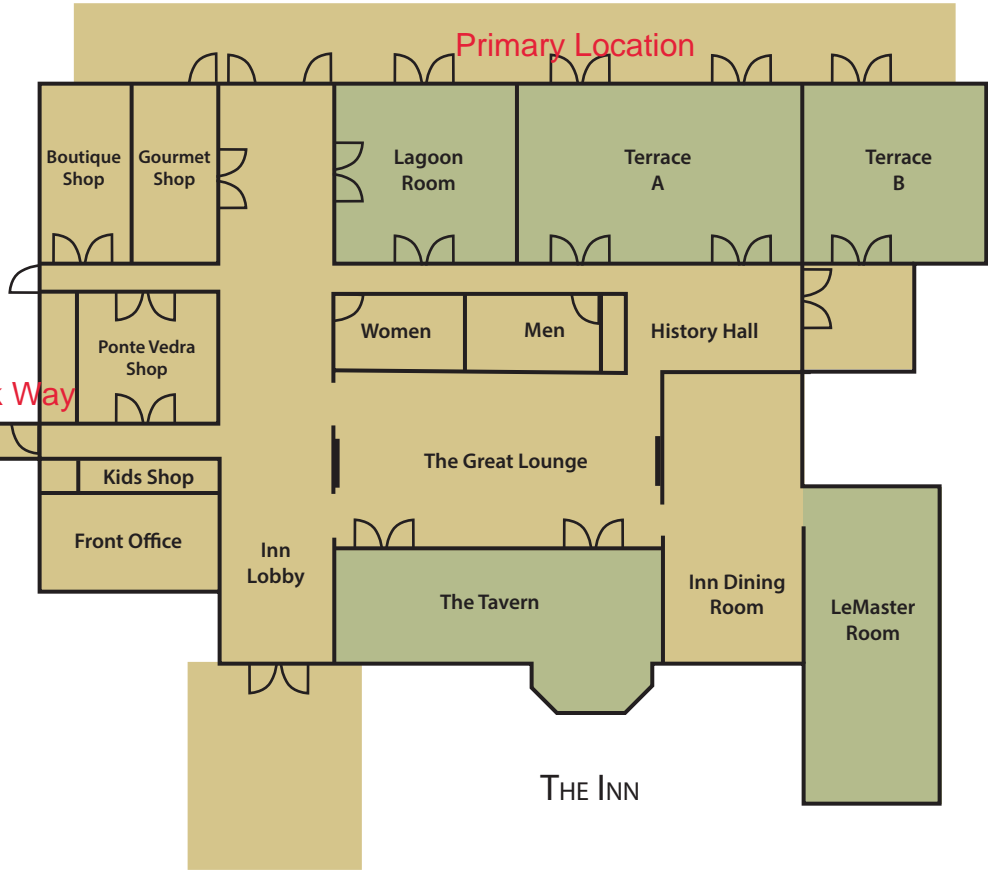

OVERLOOKING GOLF & LAGOON

9:00 AM meeting

THE CONFERENCE CENTER

OVERLOOKING GOLF & LAGOON

Primary Location

Walk Way

THE INN