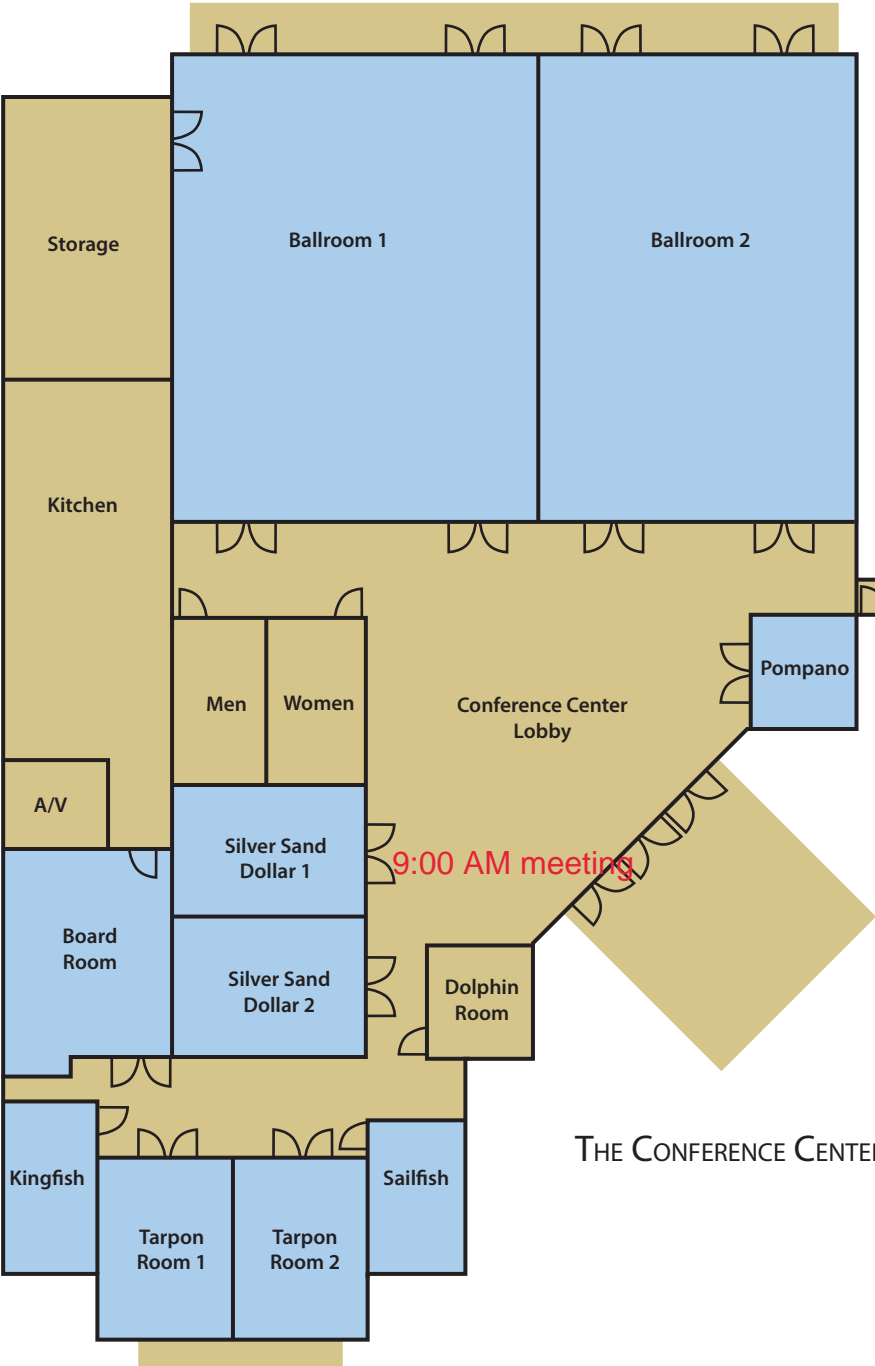

OVERLOOKING GOLF & LAGOON

9:00 AM meeting

THE CONFERENCE CENTER

OVERLOOKING GOLF & LAGOON

Primary Location

Walk Way

THE INN